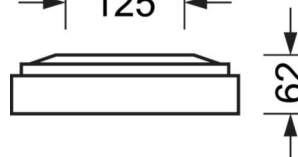

## MECHANICS

Housing colour	silver grey/white aluminium RAL 9006
Dimensions (LxWxDxH)	1548mm x 239mm x 62mm
Weight (net)	7kg
Cable entry KE (X/Y)	0mm/0mm
Type of installation	Ceiling-mounted single installation, Ceiling-mounted trunking installation, Mounting rail installation

## Dimensions

L	1548 mm	Length
B	239 mm	Width
H	62 mm	Height
A1	1300 mm	Mounting distance single mounting
A3	248 mm	Mounting distance between luminaires in a light run arrangement
A4	125 mm	Mounting distance (width)
X	0 mm	Distance cable infeed to the center of the luminaire on the X-axis
Y	0 mm	Distance cable infeed to the center of the luminaire on the Y-axis