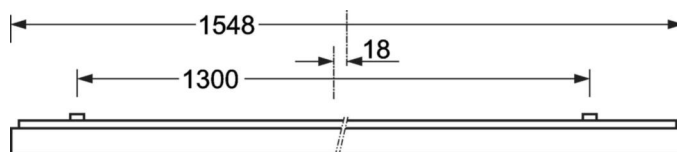

Surface-mounted luminaire - Micro-prismatic diffuser - direct distribution

Steel sheet enclosure, powder-coated rectangular cross-section, integrated Quicklock quick-mount bracket system with catch hook and safety rope for simple and quick mounting; Housing colour silver grey/white aluminium RAL 9006; Homogeneous direct light distribution for VDU-compatibility in accordance with DIN-EN 12464-1; glare reduction through microprism diffuser with special "multilayer" technology and optimised light deflecting foil; Easy installation of the connection, directly on the top of the luminaire with a terminal cover cap. Electrical connection via 5-pole connection terminal with plug-in contacts.. If required, an AVA-MH universal mounting aid is available as an accessory. Surface-mounted luminaire for ceiling installation; connection to an SRT quick fit mounting system via an SRGVU mounting device carrier.

## MECHANICS

Housing colour	silver grey/white aluminium RAL 9006
Dimensions (LxWxDxH)	1548mm x 239mm x 62mm
Weight (net)	7kg
Cable entry KE (X/Y)	0mm/0mm
Type of installation	Ceiling-mounted single installation, Ceiling-mounted trunking installation, Mounting rail installation

## Dimensions

L	1548 mm	Length
B	239 mm	Width
H	62 mm	Height
A1	1300 mm	Mounting distance single mounting
A3	248 mm	Mounting distance between luminaires in a light run arrangement
A4	125 mm	Mounting distance (width)
X	0 mm	Distance cable infeed to the center of the luminaire on the X-axis
Y	0 mm	Distance cable infeed to the center of the luminaire on the Y-axis