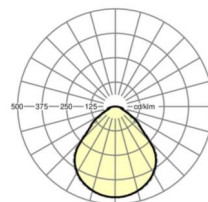

CHARACTERISTICS

Order number	65711026175
EAN number	4020863453238
Commodity code	94051190
Certification mark	IP 20, Protection class I, VDU 65°<3000, ENEC10 VDE, F, Indoor, CE
Impact resistance (IK rating)	IK03
Ambient temperatur	ta 25°C
Special properties	Ready for IoT
Warranty period	5 years
State funding programs	BEG - Federal funding for efficient buildings (valid only for Germany)

ELECTRICAL ENGINEERING

Controller	Electronic driver DALI2 (1 pcs.)
System output	34W
Mains voltage	230V/50Hz
Circuit breakers (inrush current)	13 pieces/B10, 24 pieces/B16, 25 pieces/C10, 40 pieces/C16
Energy efficiency class/light source	B

LIGHTING TECHNOLOGY

Placement	LED, Colour rendering/Light colour CRI ≥ 80 / 4000K
Colour tolerance (MacAdam)	3SDCM
Photobiological safety (Luminaire)	RG0
Nominal luminous flux	4527lm
LED service life	100000h L80/B10 (Tq 25°C), 50000h L90/B50 (Tq 25°C)
Luminaire luminous efficiency	134lm/W
UGR lat./long.	18.8 / 19.1

MECHANICS

Housing colour	silver grey/white aluminium RAL 9006
Dimensions (LxWxDxH)	1548mm x 239mm x 62mm
Weight (net)	7kg
Cable entry KE (X/Y)	0mm/0mm
Type of installation	Ceiling-mounted single installation, Ceiling-mounted trunking installation, Mounting rail installation

DEEP-LINK

<https://www.regiolux.de/en/article/65711026175>